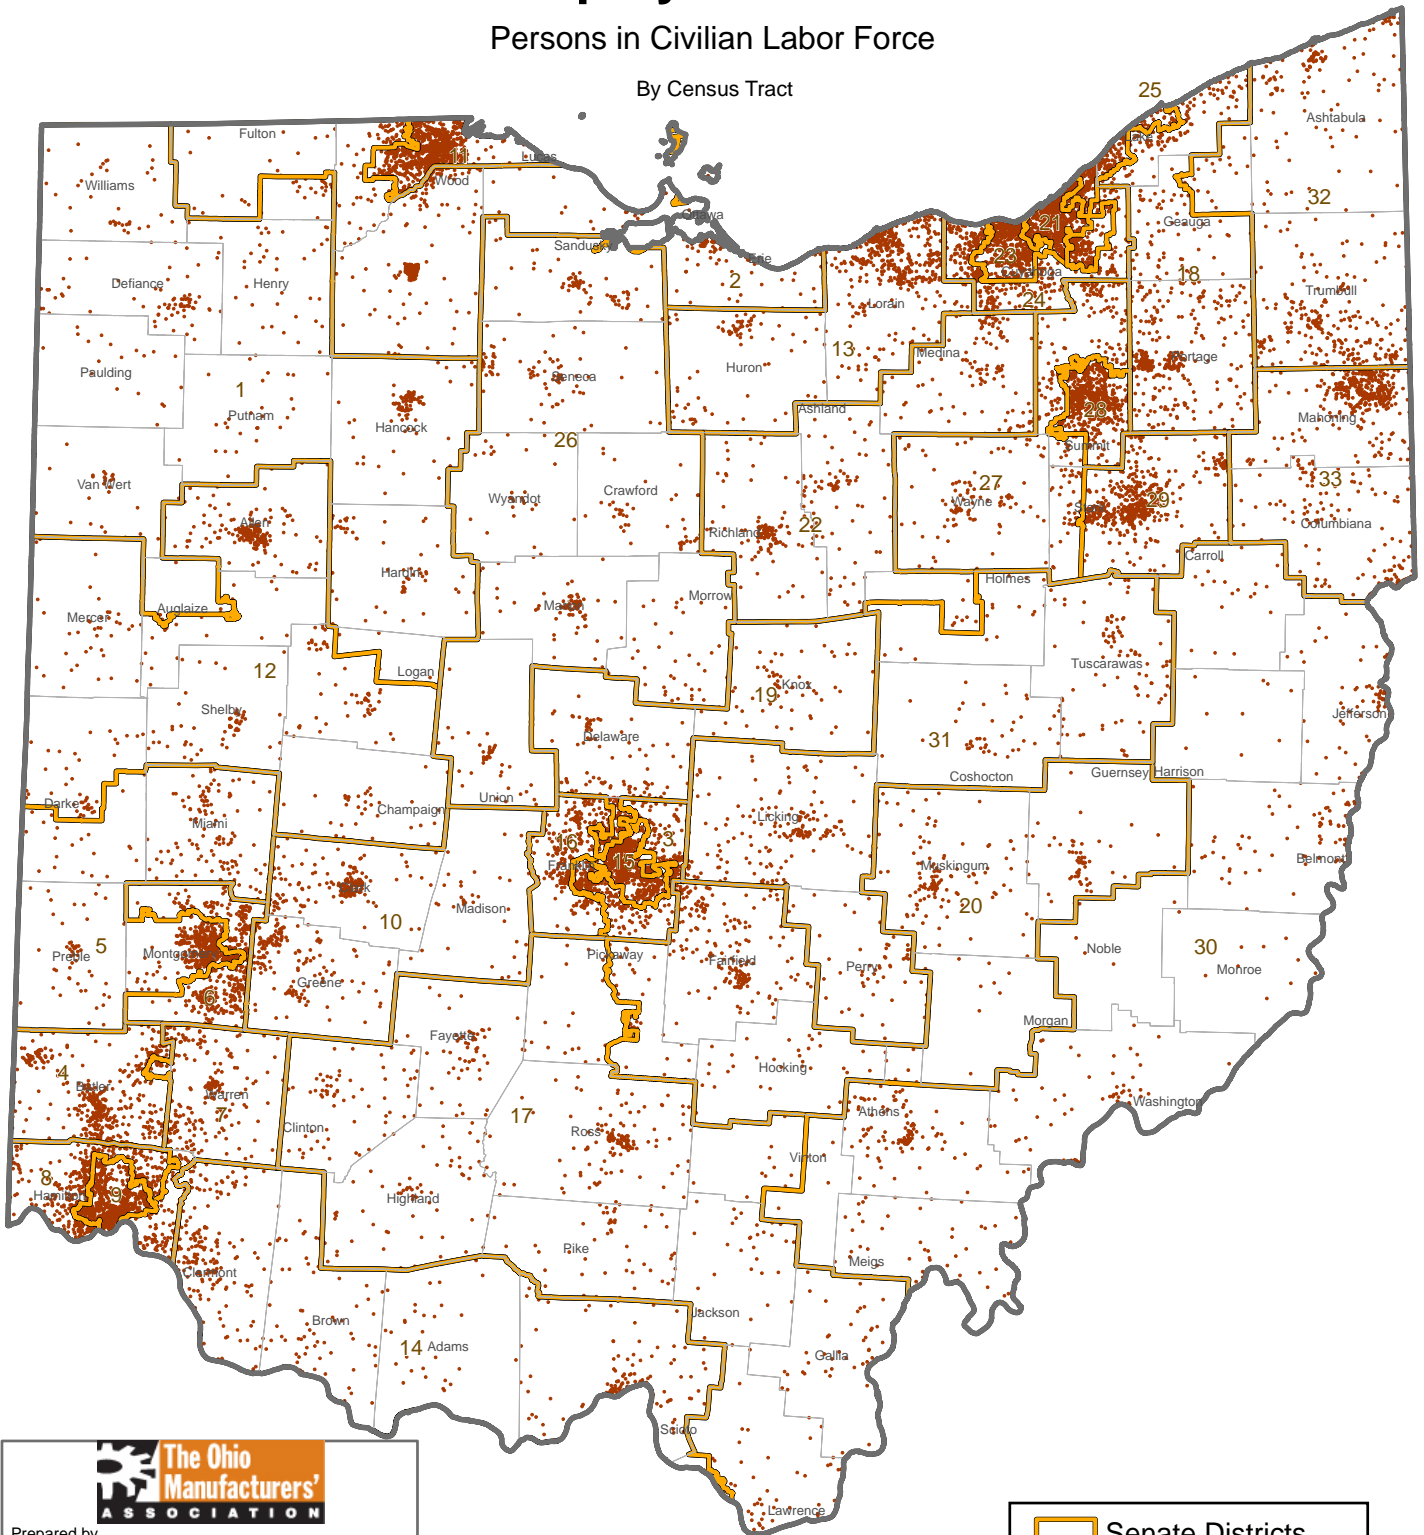

# Unemployed Persons

Persons in Civilian Labor Force

By Census Tract

  
Prepared by  
The Northern Ohio Data & Information Service (NODIS)  
  
Maxine Goodman Levin  
College of Urban Affairs  
August 2014 mjs

Source:  
2008-2012 American Community Survey,  
U.S. Census Bureau

 Senate Districts  
 1 Dot = 10,000,2834  
Unemployed