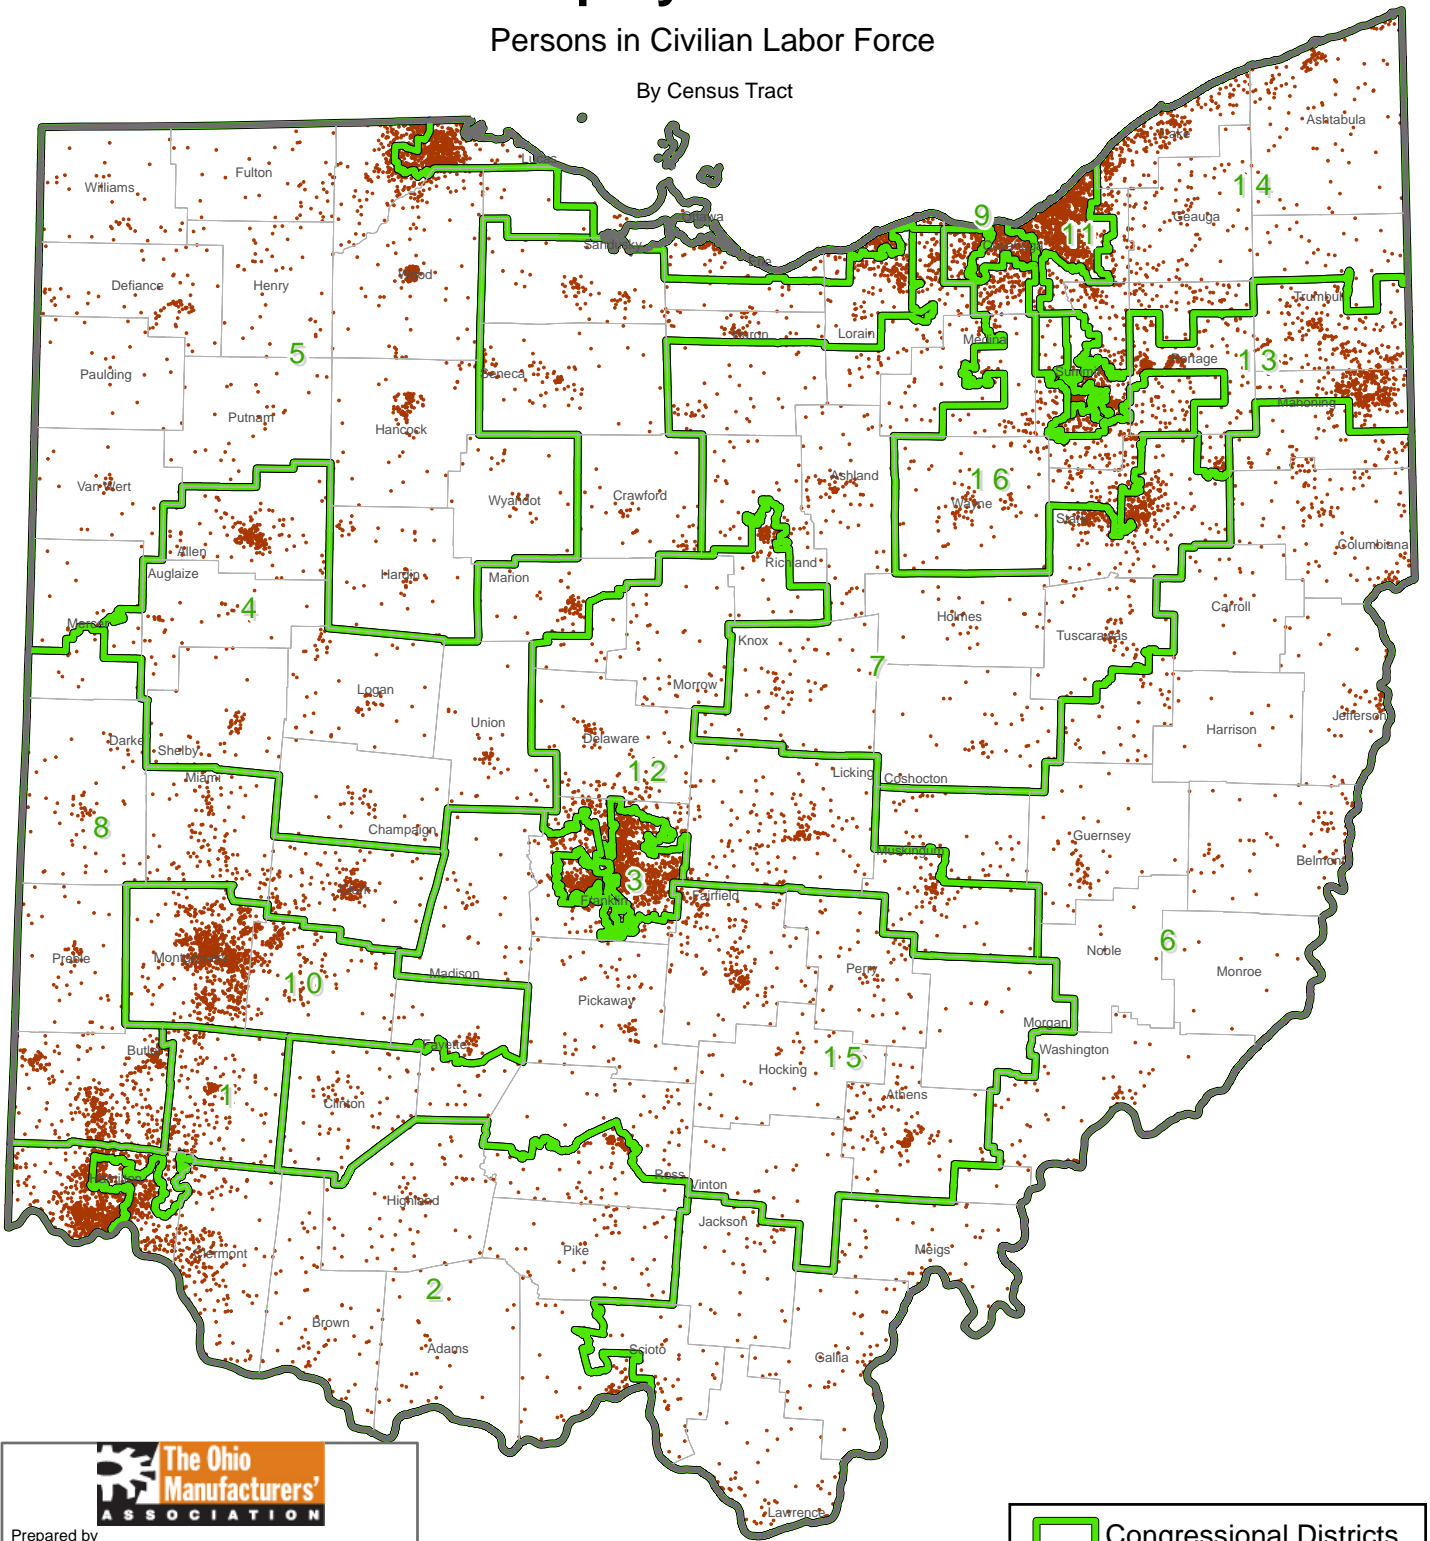

# Unemployed Persons

Persons in Civilian Labor Force

By Census Tract

  
Prepared by  
The Northern Ohio Data & Information Service (NODIS)  
  
Maxine Goodman Levin  
College of Urban Affairs  
August 2014 mjs

Source:  
2008-2012 American Community Survey,  
U.S. Census Bureau

 Congressional Districts  
 1 Dot = 10  
Unemployed